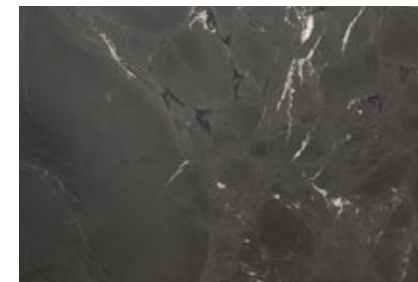

NERO NABUCCO | POLISHED  
WESTERN CABINETS

NERO NABUCCO | HONED  
CAPA ARCHITECTS

Voltaire Grey Quartzite

Nebular Quartzite

Fez Imperiale Quartzite

Nero Nabucco Quartzite