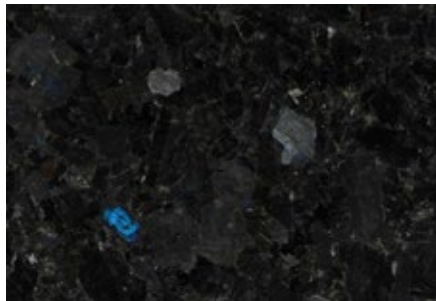

Emerald Green Granite

Cosmic Black Granite

Antique Brown Granite

Galileo Granite

Blue Night Granite

COSMIC BLACK | POLISHED FINISH

KABUKI BLACK HONED | BACK BENCHTOP AND SPLASHBACK  
DON TAYLOR DESIGN ASSOCIATES | MAEK RESIDENCES

Balsam Grey Granite

Portillo Granite

Kabuki Black Granite

Black Pearl Granite

PORTILLO GRANITE | HONED FINISH

Platinum Blue Granite

Nero Marinace Granite

Metallic Fossil Granite