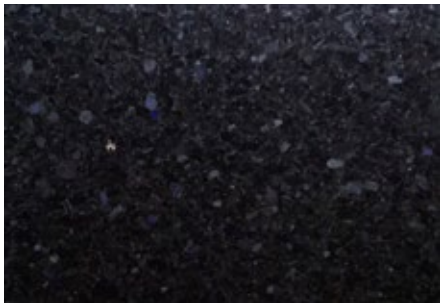

Emerald Green Granite

Cosmic Black Granite

Antique Brown Granite

Galileo Granite

Blue Night Granite

COSMIC BLACK | POLISHED FINISH

KABUKI BLACK HONED | BACK BENCHTOP AND SPLASHBACK  
DON TAYLOR DESIGN ASSOCIATES | MAEK RESIDENCES

Balsam Grey Granite

Portillo Granite

Kabuki Black Granite

Black Pearl Granite

PORTILLO GRANITE | HONED FINISH

Platinum Blue Granite

Nero Marinace Granite

Metallic Fossil Granite

Kanagawa Granite

Nero Navajo Granite

Odyssey Granite

Salamanca Granite

Ivory Fantasy Granite

Marron Serrat Granite

Tiarini Grey Granite

Volga Blue Granite