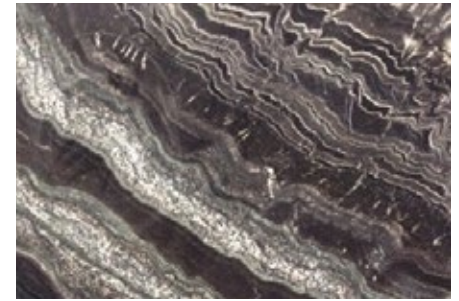

Emerald Green Granite

Cosmic Black Granite

Antique Brown Granite

Galileo Granite

Blue Night Granite

COSMIC BLACK | POLISHED FINISH

KABUKI BLACK HONED | BACK BENCHTOP AND SPLASHBACK  
DON TAYLOR DESIGN ASSOCIATES | MAEK RESIDENCES

Balsam Grey Granite

Portillo Granite

Kabuki Black Granite

Black Pearl Granite

PORTILLO GRANITE | HONED FINISH

Platinum Blue Granite

Nero Marinace Granite

Metallic Fossil Granite