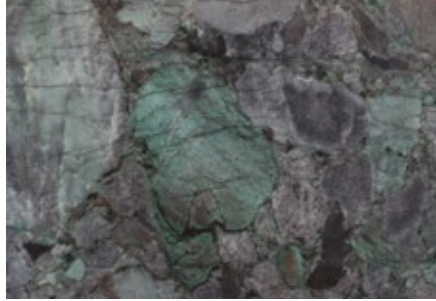

BIANCO CHIAVARA | HONED

COLONIAL WHITE | BRUSHED  
THE MAKER DESIGNER KITCHENS

Bianco Chiavara Granite

Bianco Romano Granite

Bianco Antique Granite

Colonial White Granite

TITANIUM GRANITE | BRUSHED FINISH

Titanium Granite

Emerald Green Granite

Cosmic Black Granite

Antique Brown Granite

Galileo Granite

Blue Night Granite

COSMIC BLACK | POLISHED FINISH

KABUKI BLACK HONED | BACK BENCHTOP AND SPLASHBACK  
DON TAYLOR DESIGN ASSOCIATES | MAEK RESIDENCES